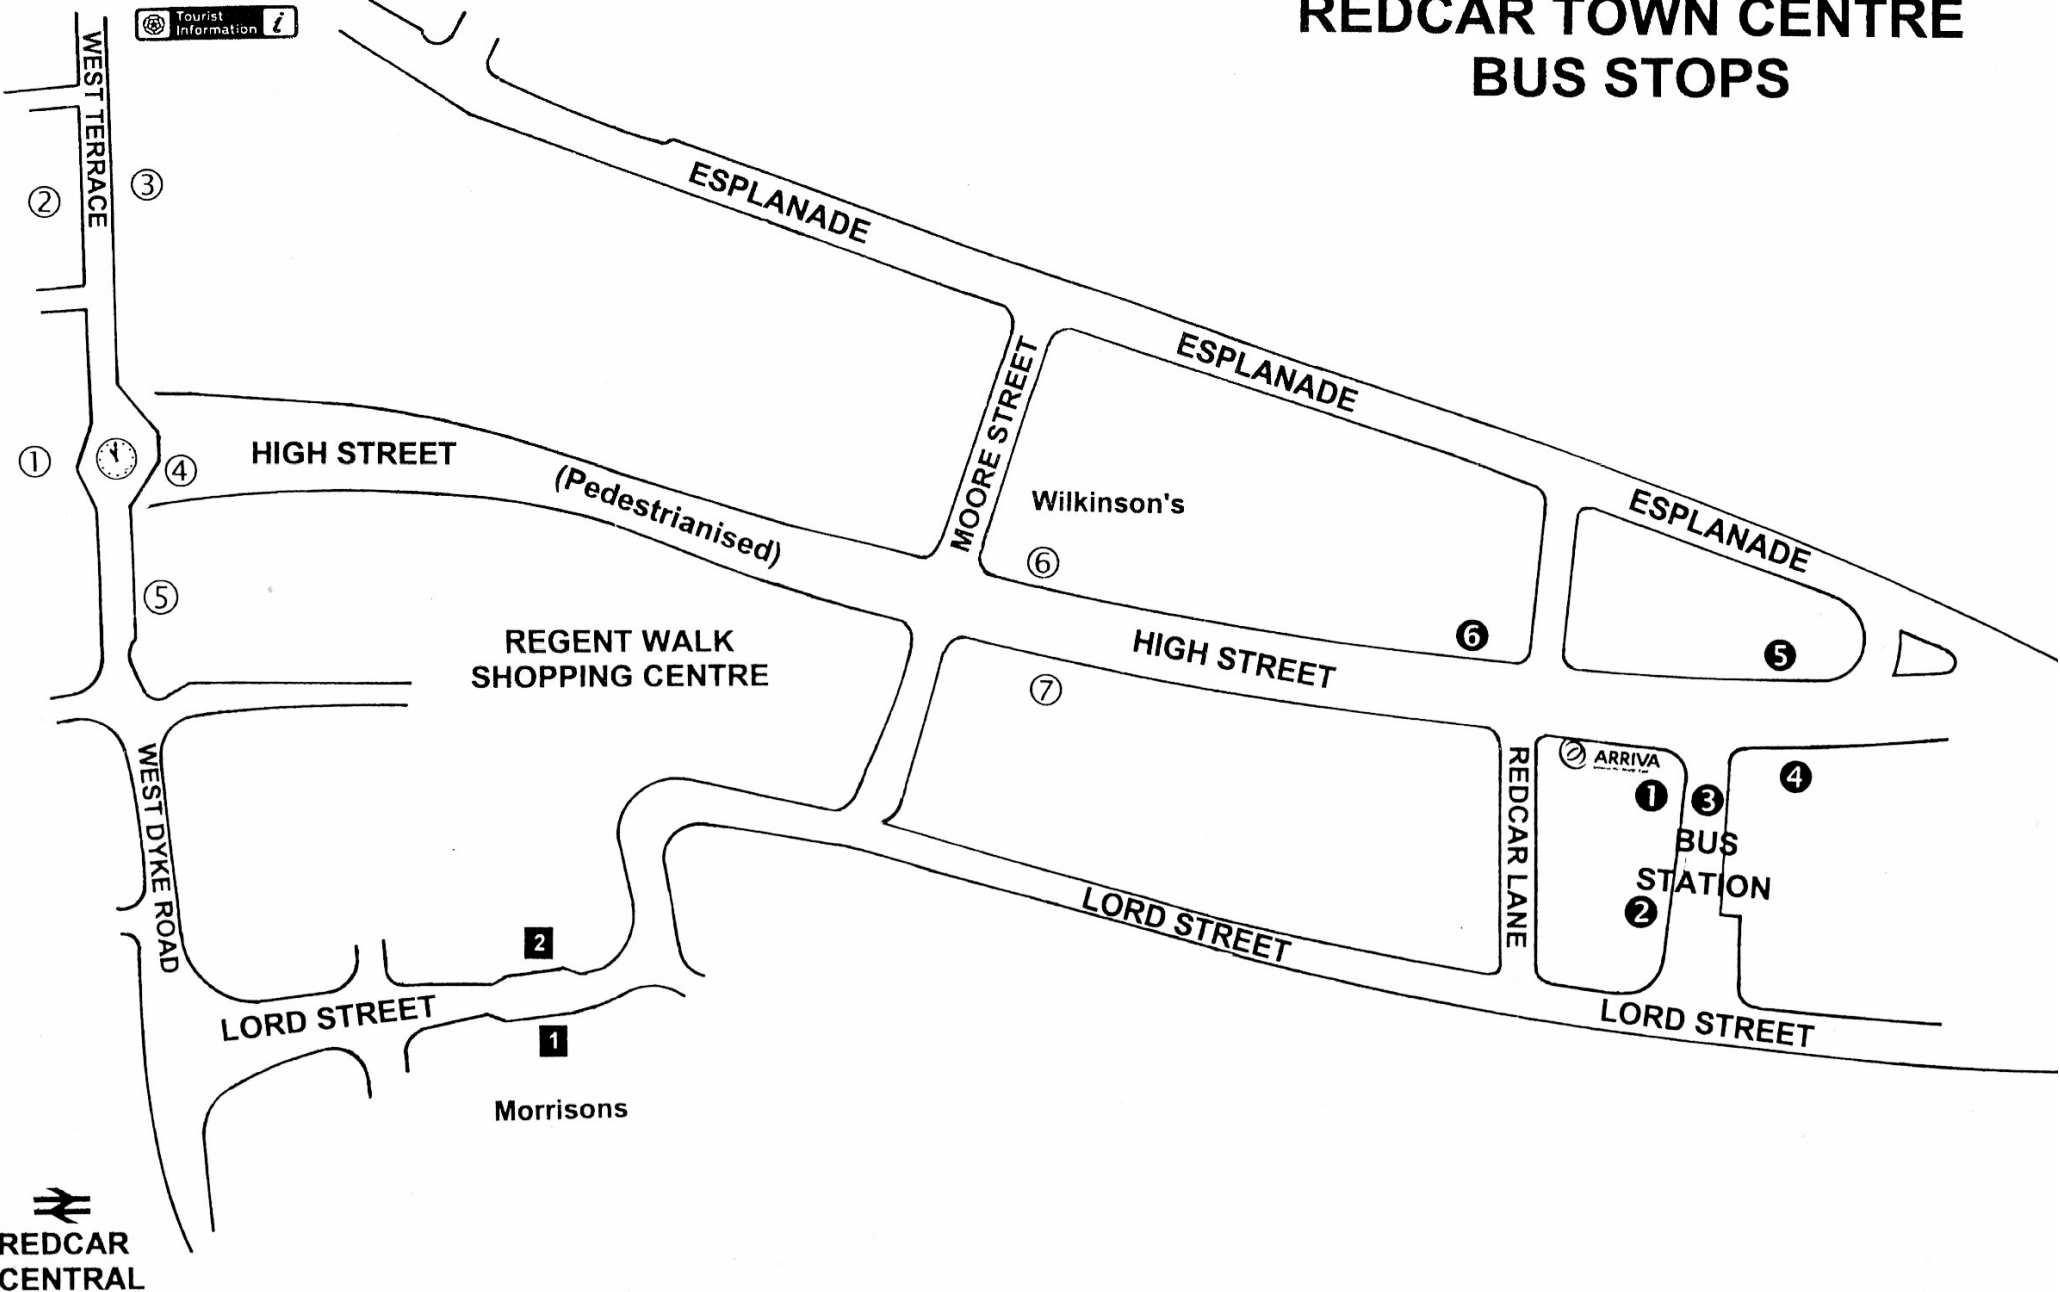

REDCAR TOWN CENTRE BUS STOPS

REDCAR
CENTRAL

Not to scale

REDCAR TOWN CENTRE BUS STOPS (Effective from Sunday 5 October 2008)

Stand	Stand location & departures
REDCAR TOWN CLOCK	
①	81 747 748 781 784 M16 (Moorsbus) X3 X4 <i>Marske, Saltburn, Skelton, New Skelton, Lingdale, Whitby</i>
②	63 760 789 <i>Redcar Bus Station, Marske, Saltburn, Skelton, Loftus</i>
③	748 760 <i>Lakes Estate, Dormanstown, Grangetown, South Bank, Middlesbrough; Coatham, Kirkleatham, Lazenby Village</i>
④	63 <i>Lakes Estate, Eston, James Cook University Hospital, Middlesbrough</i>
⑤	81 746 747 781 X3 X4 X66 M16 (Moorsbus) <i>Coatham Road, Guisborough, Great Ayton, Stokesley, Dormanstown, Grangetown, South Bank, Middlesbrough</i>
LORD STREET (near Morrisons)	
1	22 48 64 789 <i>Dormanstown, Grangetown, Eston, South Bank, Middlesbrough; Marske, Saltburn, Skelton, Lingdale</i>
2	22 48 64 <i>Redcar Bus Station, Redcar Lane, Marske, New Marske</i>
REDCAR HIGH STREET (WILKINSONS)	
⑥	ALL SERVICES
⑦	ALL SERVICES

Stand	Stand location & departures
REDCAR HIGH STREET EAST	
①	THIS STAND IS NO LONGER IN USE
②	THIS STAND IS NO LONGER IN USE
③	THIS STAND IS NO LONGER IN USE
④	22 48 63 64 81 746 747 748 760 781 784 789 <i>Coatham Road, Lakes Estate, Kirkleatham, Dormanstown, Grangetown, Eston, Normanby, South Bank; Ormesby, James Cook University Hospital, Middlesbrough; Guisborough, Great Ayton, Stokesley</i>
⑤	22 48 81 747 748 784 <i>Redcar East, Ings Farm, Marske, New Marske, Saltburn, Skelton, Lingdale; Liverton Mines, Easington</i>
⑥	64 789 <i>Ings Estate, Marske, Marske Estate, New Marske, Loftus</i>

Please note:

The stand numbers shown above are solely for the purposes of identifying bus stop locations on the accompanying plan